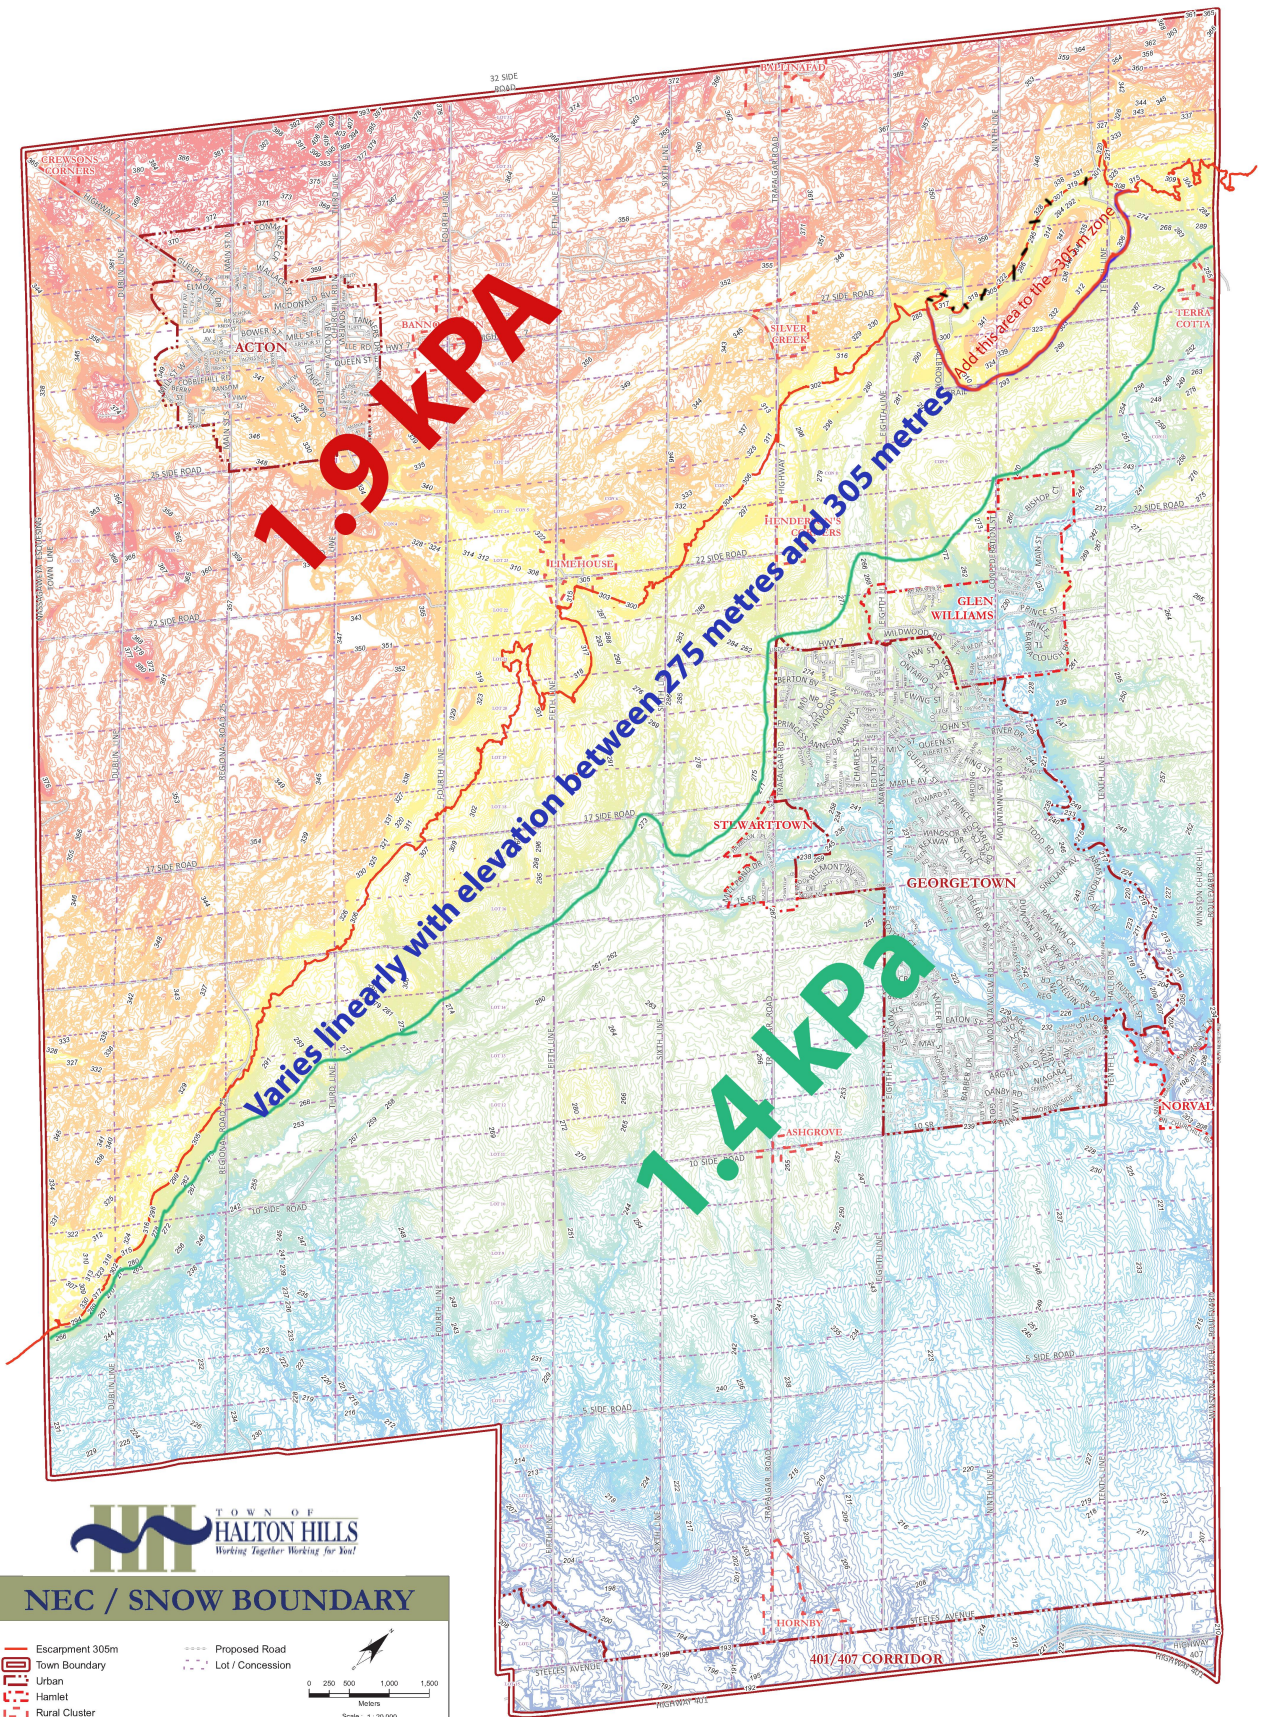

TOWN OF HALTON HILLS

NEC / SNOW BOUNDARY

- Escarpment 305m
- Town Boundary
- Urban
- Hamlet
- Rural Cluster
- Single Line Street Network
- Proposed Road
- Lot / Concession

Ref. Scale: 1:0